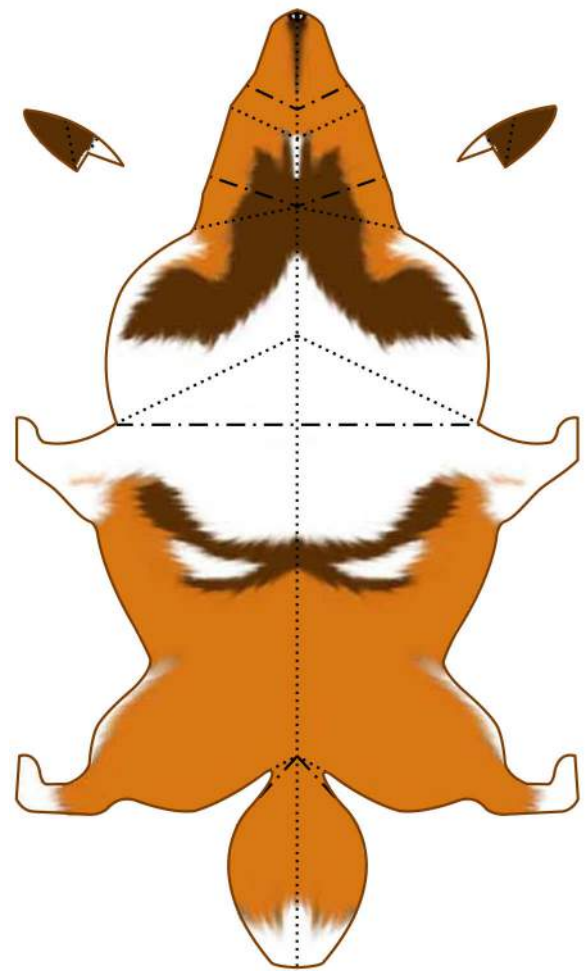

# PAPER CRAFT

<http://www.canon.com/c-park/en/>

## Shetland Sheepdog

Origin: Britain

Personality: Intelligent and obedient. Lively.  
Smart and easy to train.

Enlarged view of head

### «Assembly Instructions»

Apply glue to A, then stick to the inside of the cut line, bending the part so that it inclines slightly forward.

- Scissors line
- - - Mountain fold
- - - Valley fold