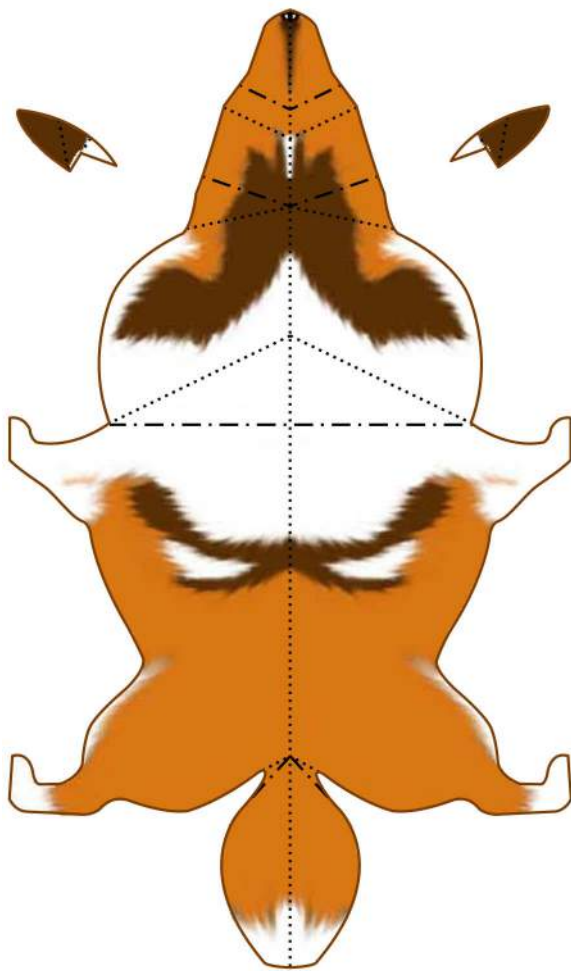

# PAPER CRAFT

<http://www.canon.com/c-park/en/>

## Shetland Sheepdog

Origin: Britain

Personality: Intelligent and obedient. Lively.  
Smart and easy to train.

Enlarged view of head

### «Assembly Instructions»

Apply glue to A, then stick to the inside of the cut line, bending the part so that it inclines slightly forward.

- Scissors line
- - - Mountain fold
- - - Valley fold