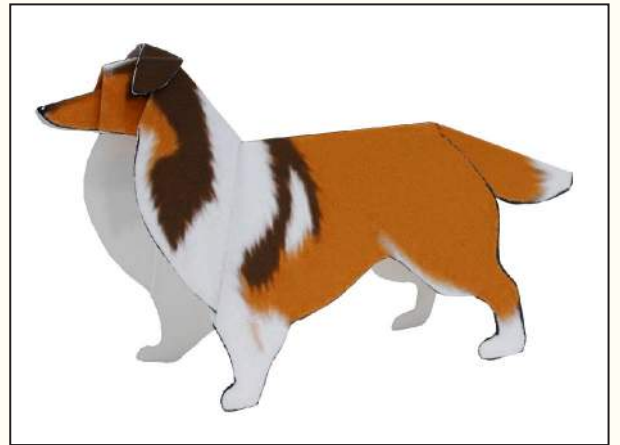

# PAPER CRAFT

<http://www.canon.com/c-park/en/>

## Shetland Sheepdog

Origin: Britain

Personality: Intelligent and obedient. Lively.  
Smart and easy to train.

Enlarged view of head

### «Assembly Instructions»

Apply glue to A, then stick to the inside of the cut line, bending the part so that it inclines slightly forward.

- Scissors line
- - - Mountain fold
- - - Valley fold