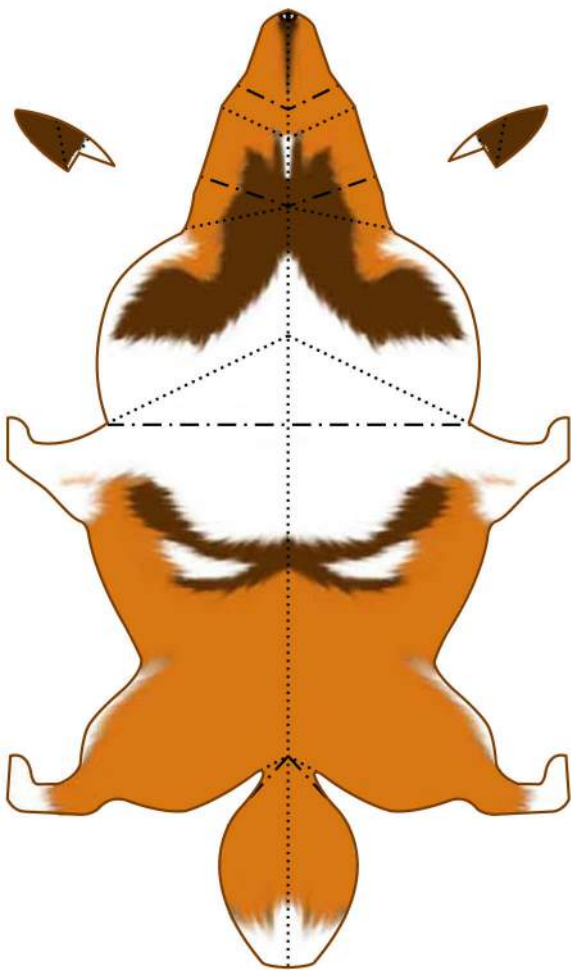

PAPER CRAFT

<http://www.canon.com/c-park/en/>

Shetland Sheepdog

Origin: Britain

Personality: Intelligent and obedient. Lively.
Smart and easy to train.

Enlarged view of head

«Assembly Instructions»

Apply glue to A, then stick to the inside of the cut line, bending the part so that it inclines slightly forward.

- Scissors line
- - - Mountain fold
- - - Valley fold