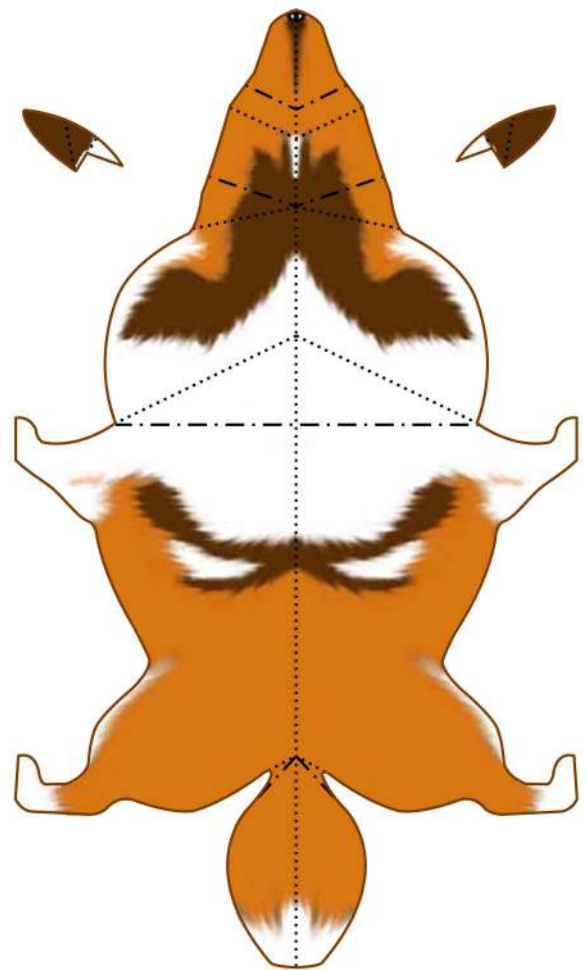

PAPER CRAFT

<http://www.canon.com/c-park/en/>

Shetland Sheepdog

Origin: Britain

Personality: Intelligent and obedient. Lively.
Smart and easy to train.

Enlarged view of head

«Assembly Instructions»

Apply glue to A, then stick to the inside of the cut line, bending the part so that it inclines slightly forward.

- Scissors line
- - - Mountain fold
- - - Valley fold