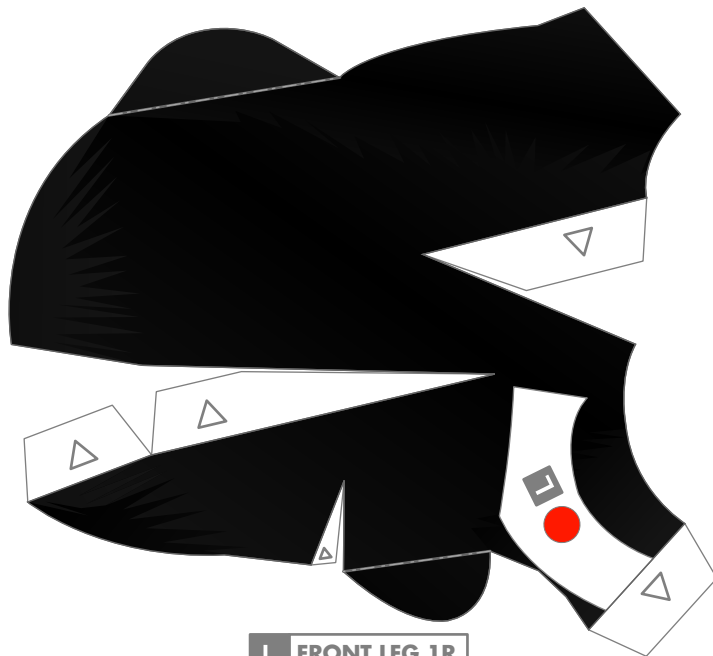

K FRONT LEG 1L

L FRONT LEG 1R