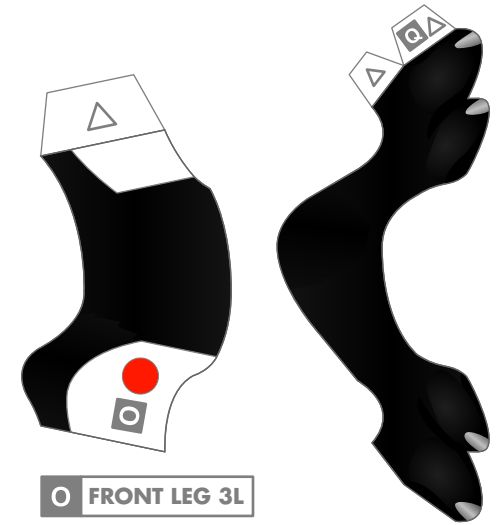

The Labrador has an otter-like tail and loves to swim and play in the water. They are loved by many as guide dogs for the blind, care dogs and rescue dogs and are also extremely popular as pets.

This Papercraft Labrador Retriever is about half the size of the real dog.

B MUZZLE 1

D EAR L

E EAR R

C MUZZLE 2

F NECK

G TAIL 1

H TAIL 2

K FRONT LEG 1L

M FRONT LEG 2L

O FRONT LEG 3L

Q FRONT LEG 4L

L FRONT LEG 1R

N FRONT LEG 2R

P FRONT LEG 3R

R FRONT LEG 4R

S HIND LEG 1L

T HIND LEG 2L

U THIGH L

V HIND LEG 1R

W HIND LEG 2R

X THIGH R