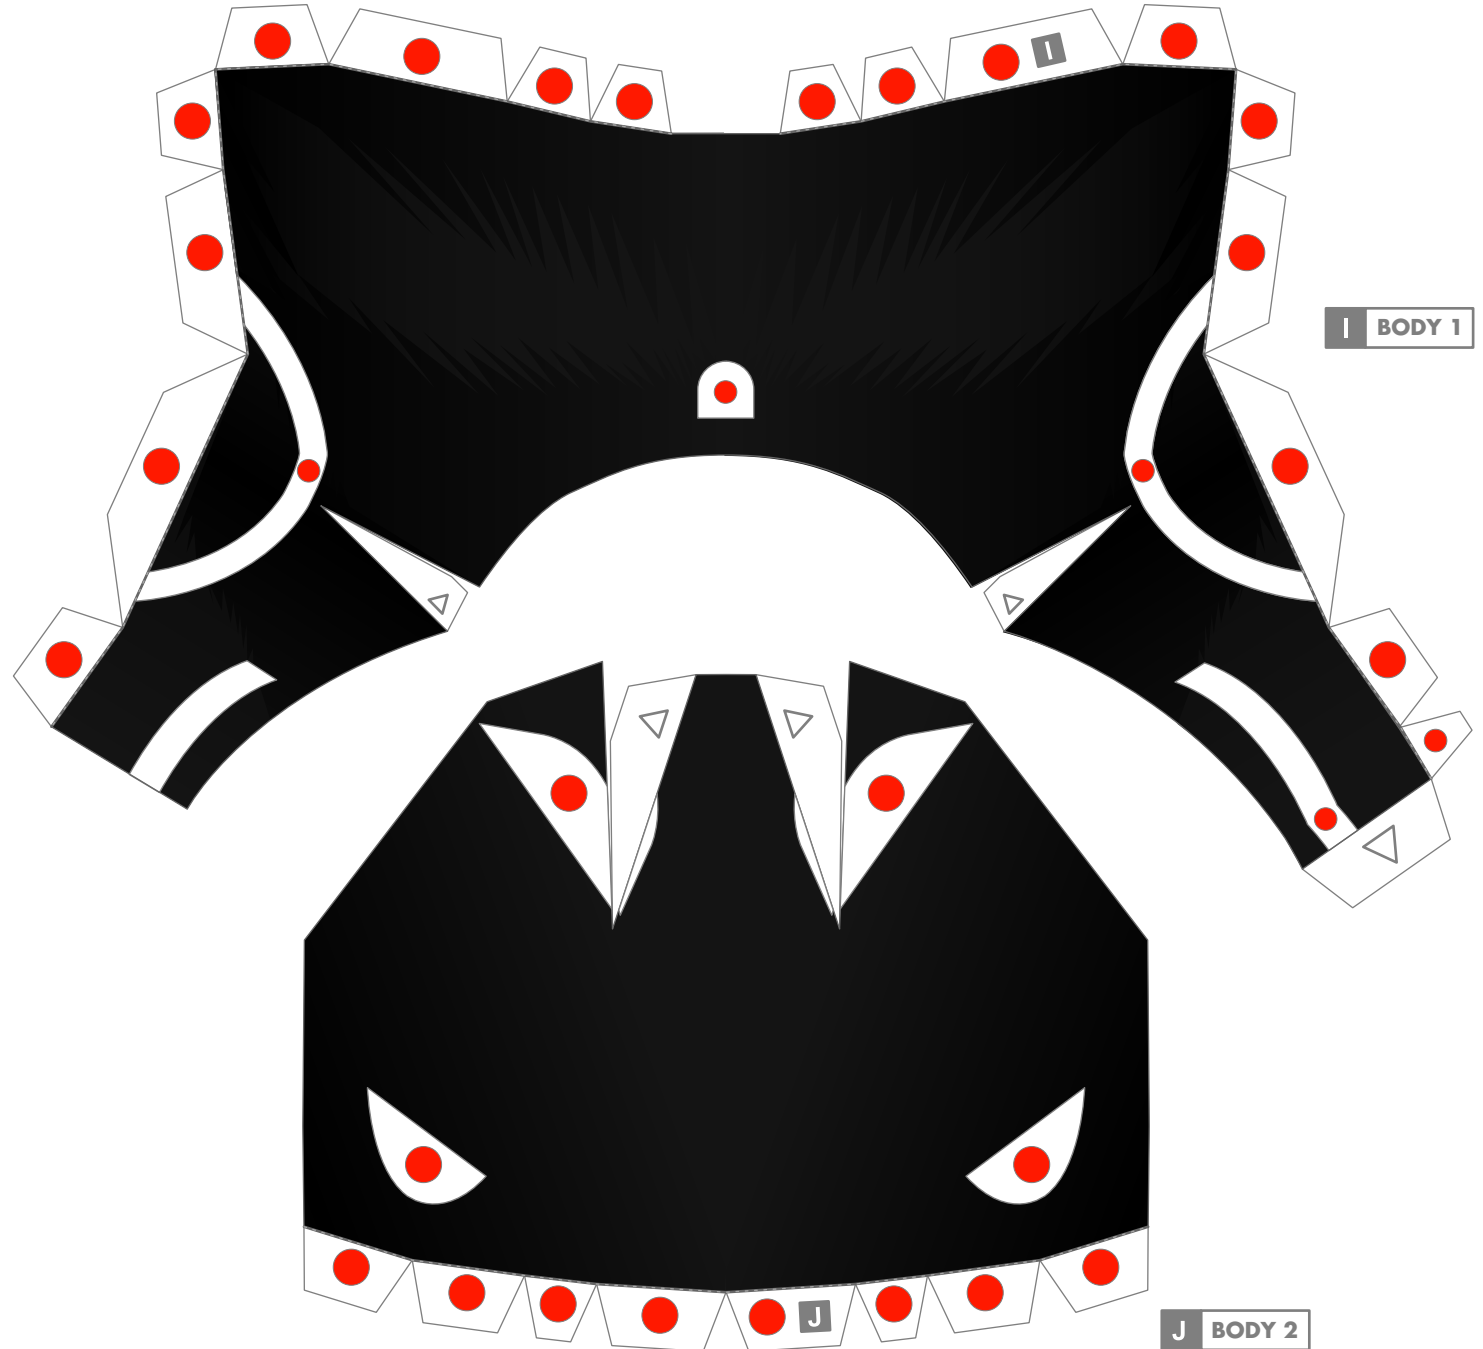

PAPER CRAFT

<http://www.canon.com/c-park/en/>

Labrador Retriever

Height: 54 to 62cm **Weight:** 25 to 34kg is considered ideal.

Origin: UK

Temperament: Warm and friendly. Very affectionate.

The Labrador Retriever is named after its original role as a 'retrieving' gun dog and the Labrador peninsula in Canada.

The Labrador has an otter-like tail and loves to swim and play in the water. They are loved by many as guide dogs for the blind, care dogs and rescue dogs and are also extremely popular as pets.

This Papercraft Labrador Retriever is about half the size of the real dog.

B MUZZLE 1

D EAR L

E EAR R

C MUZZLE 2

F NECK

G TAIL 1

H TAIL 2

K FRONT LEG 1L

M FRONT LEG 2L

O FRONT LEG 3L

Q FRONT LEG 4L

L FRONT LEG 1R

N FRONT LEG 2R

P FRONT LEG 3R

R FRONT LEG 4R

S HIND LEG 1L