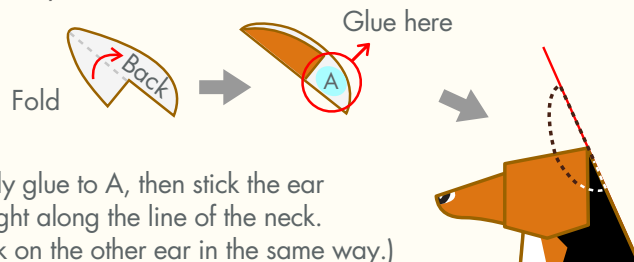

## Welsh Corgi Pembroke

Origin: Britain

Personality: Strongly territorial, rather excitable.

Enlarged view of head

### 《Assembly Instructions》

Apply glue to A, then stick the ear straight along the line of the neck. (Stick on the other ear in the same way.)

- Scissors line
- - - Mountain fold
- - - Valley fold