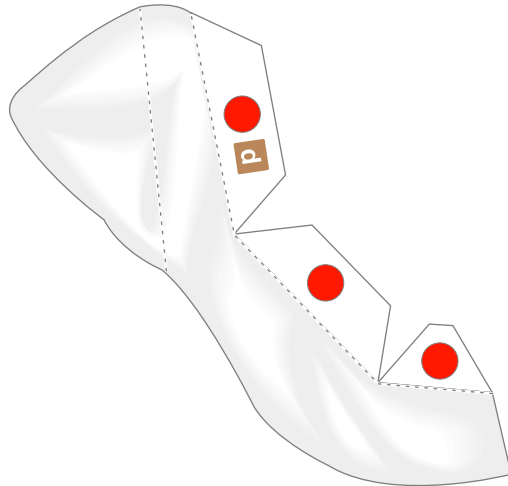

PAPER CRAFT

<http://bj.canon.co.jp/english/3D-papercraft/>

Chihuahua (smooth coat)

Height: 15 to 23 cm **Weight:** 1 to 3 kg
Origin: Central and North America (United States and Mexico)
Personality: Friendly, extremely curious, brave, loyal

The Chihuahua of today is thought to be a cross between descendants of the Techichi and a hairless dog called the Chinese Crested Dog.

There are two types of coat found in Chihuahuas - the Long Coat variety has long hair, while the Smooth Coat variety has short hair. The hair of the Long Coat is sometimes curly.

B SNOUT

C EAR (Left)

D EAR (Right)

E NECK

M THIGH (Right)

O HIND LEG 1 (Right)

Q HIND LEG 2 (Right)

P HIND LEG 2 (Left)

N HIND LEG 1 (Left)

L THIGH (Left)

d COLLAR (Left)

b COAT (Left)