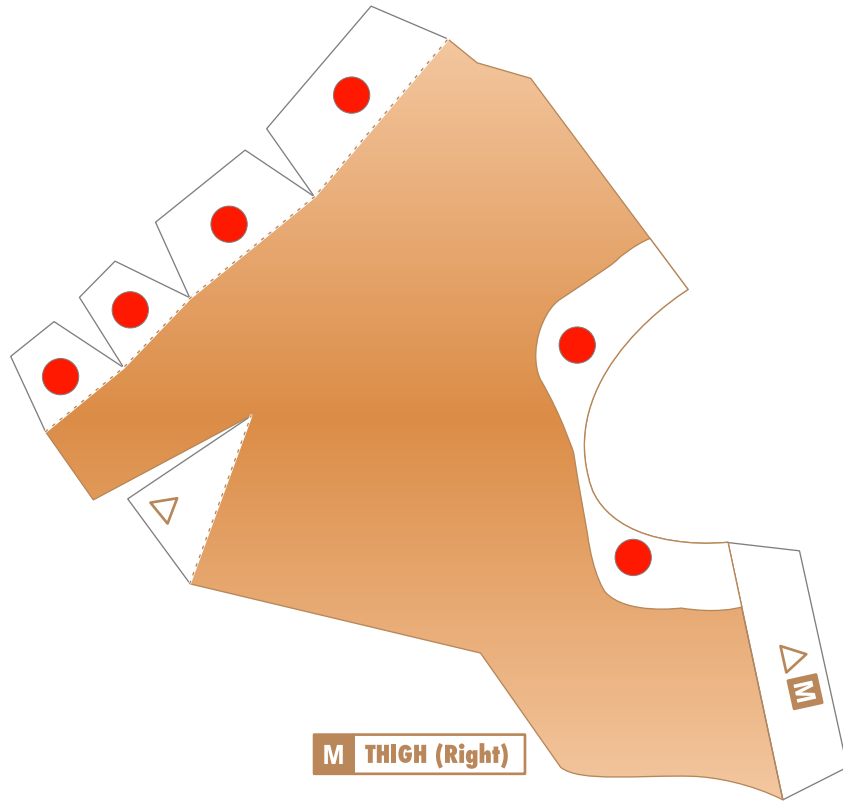

PAPER CRAFT

<http://bj.canon.co.jp/english/3D-papercraft/>

Chihuahua (smooth coat)

Height: 15 to 23 cm **Weight:** 1 to 3 kg
Origin: Central and North America (United States and Mexico)
Personality: Friendly, extremely curious, brave, loyal

The Chihuahua of today is thought to be a cross between descendants of the Techichi and a hairless dog called the Chinese Crested Dog.

There are two types of coat found in Chihuahuas - the Long Coat variety has long hair, while the Smooth Coat variety has short hair. The hair of the Long Coat is sometimes curly.

B SNOUT

C EAR (Left)

D EAR (Right)

E NECK

M THIGH (Right)

O HIND LEG 1 (Right)

Q HIND LEG 2 (Right)

P HIND LEG 2 (Left)

N HIND LEG 1 (Left)

L THIGH (Left)

d COLLAR (Left)

b COAT (Left)