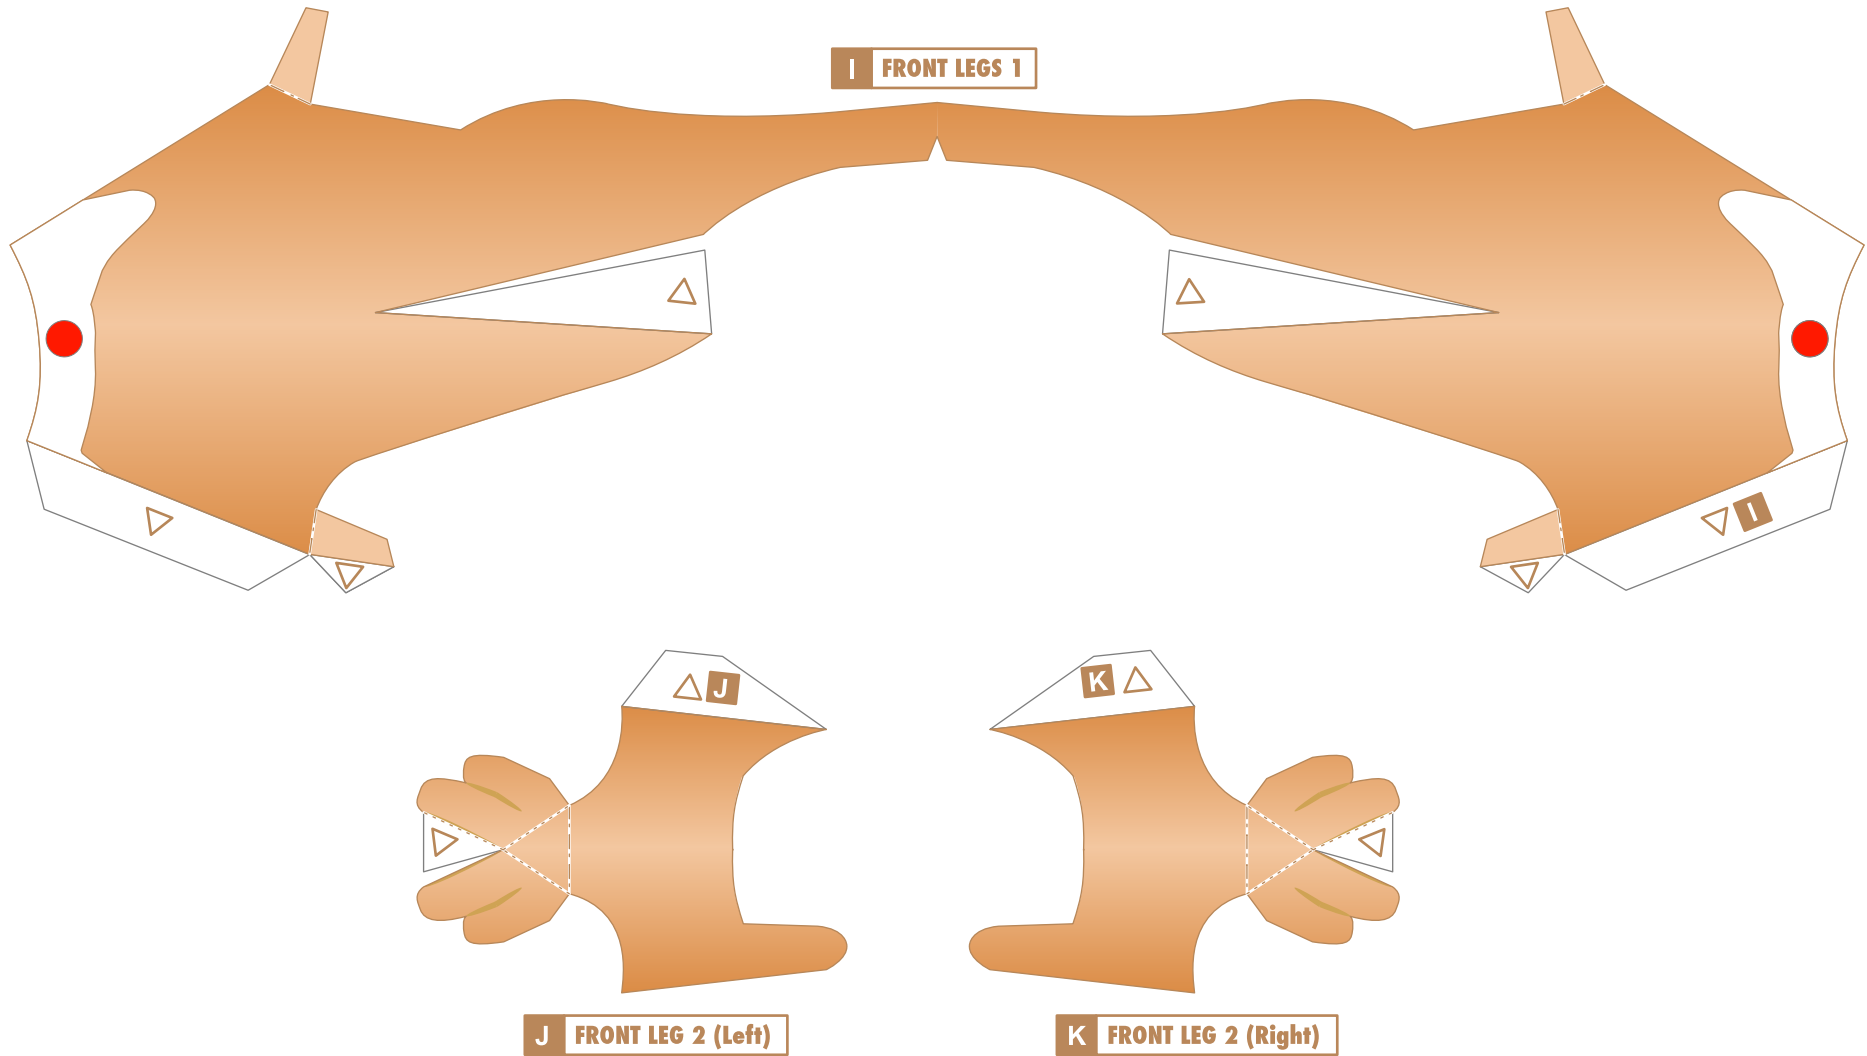

PAPER CRAFT

<http://bj.canon.co.jp/english/3D-papercraft/>

Chihuahua (smooth coat)

Height: 15 to 23 cm **Weight:** 1 to 3 kg
Origin: Central and North America (United States and Mexico)
Personality: Friendly, extremely curious, brave, loyal

The Chihuahua is thought to be a descendant of a breed of dog called the Techichi. The Techichi was the dominant breed in the 9th century in the area that is now Mexico. The Techichi was a pet of the Toltec people. The Techichi was not only a pet to the Toltecs and the Aztecs, but also was important for religious reasons. It was believed that if Techichi were cremated with the dead, the Techichi would take on the burden of the deceased person's sins and turn away the anger of the gods. Further, it was believed that the Techichi would protect the souls of the dead from evil spirits, and lead them to their final destination in the afterlife.

The Chihuahua of today is thought to be a cross between descendants of the Techichi and a hairless dog called the Chinese Crested Dog.

There are two types of coat found in Chihuahuas - the Long Coat variety has long hair, while the Smooth Coat variety has short hair. The hair of the Long Coat is sometimes curly.

B SNOUT

C EAR (Left)

D EAR (Right)

E NECK

M THIGH (Right)

O HIND LEG 1 (Right)

Q HIND LEG 2 (Right)

P HIND LEG 2 (Left)