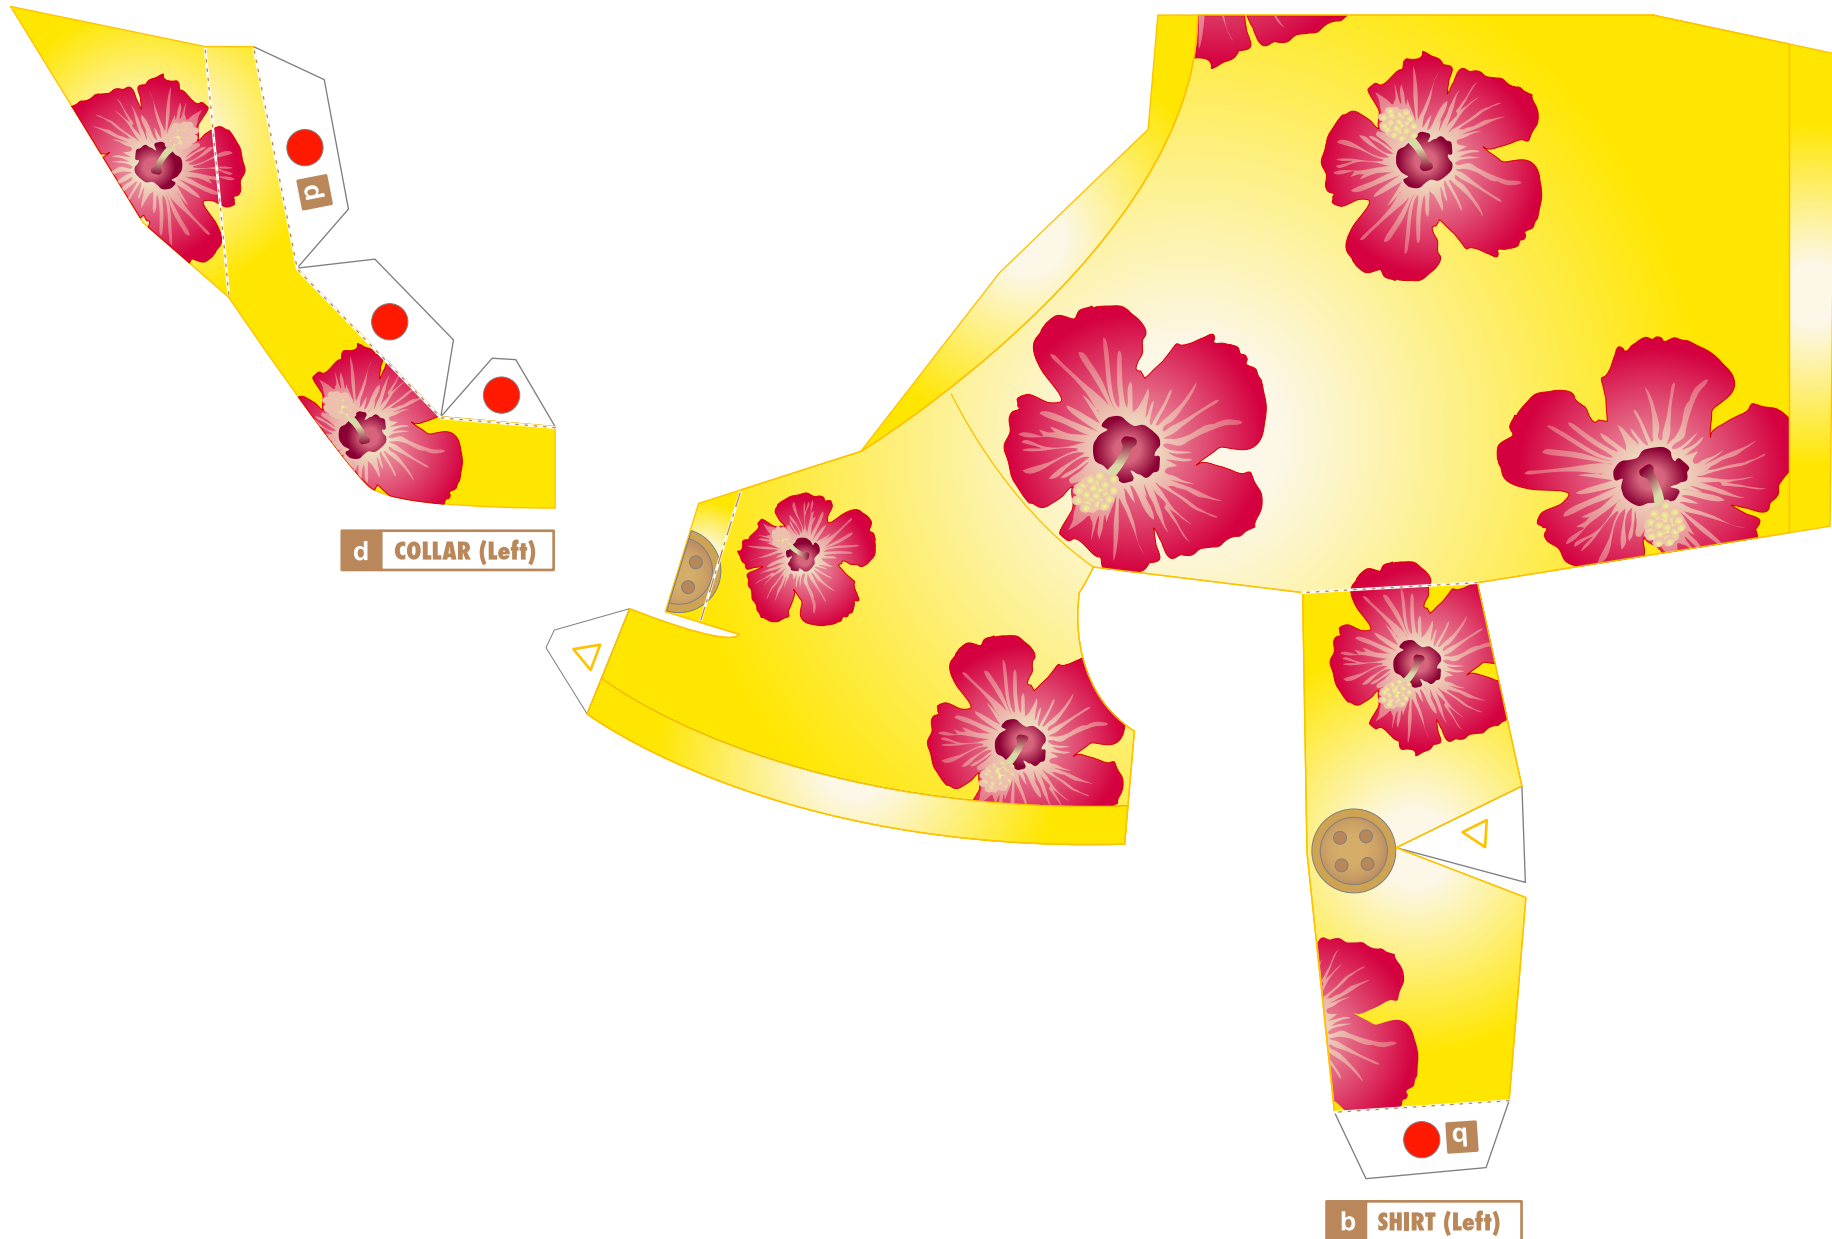

P HIND LEG 2 (Left)

N HIND LEG 1 (Left)