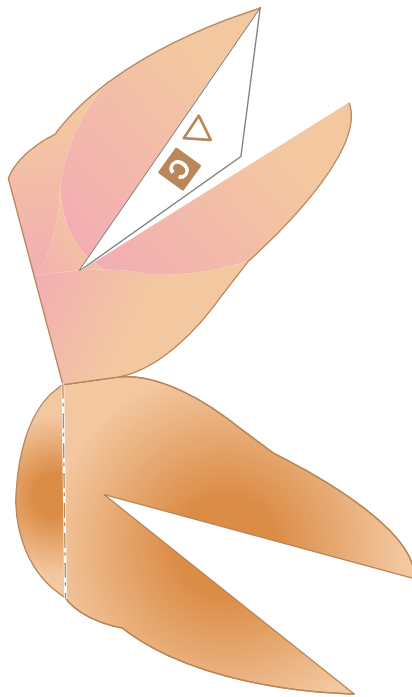

PAPER CRAFT

<http://bj.canon.co.jp/english/3D-papercraft/>

Chihuahua (smooth coat)

Height: 15 to 23 cm **Weight:** 1 to 3 kg
Origin: Central and North America (United States and Mexico)
Personality: Friendly, extremely curious, brave, loyal

The Chihuahua is thought to be a descendant of a breed of dog called the Techichi. The Techichi was the dominant breed in the 9th century in the area that is now Mexico. The Techichi was a pet of the Toltec people. The Techichi was not only a pet to the Toltecs and the Aztecs, but also was important for religious reasons. It was believed that if Techichi were cremated with the dead, the Techichi would take on the burden of the deceased person's sins and turn away the anger of the gods. Further, it was believed that the Techichi would protect the souls of the dead from evil spirits, and lead them to their final destination in the afterlife.

The Chihuahua of today is thought to be a cross between descendants of the Techichi and a hairless dog called the Chinese Crested Dog.

There are two types of coat found in Chihuahuas - the Long Coat variety has long hair, while the Smooth Coat variety has short hair. The hair of the Long Coat is sometimes curly.

B SNOUT

C EAR (Left)

D EAR (Right)

E NECK

M THIGH (Right)

O HIND LEG 1 (Right)

Q HIND LEG 2 (Right)

P HIND LEG 2 (Left)