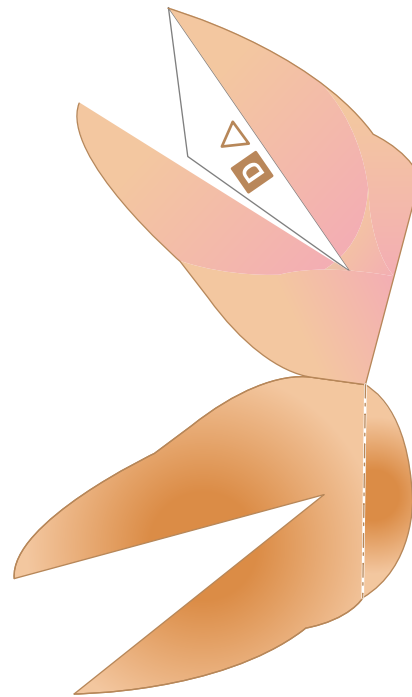

PAPER CRAFT

<http://bj.canon.co.jp/english/3D-papercraft/>

Chihuahua (smooth coat)

Height: 15 to 23 cm **Weight:** 1 to 3 kg
Origin: Central and North America (United States and Mexico)
Personality: Friendly, extremely curious, brave, loyal

The Chihuahua is thought to be a descendant of a breed of dog called the Techichi. The Techichi was the dominant breed in the 9th century in the area that is now Mexico. The Techichi was a pet of the Toltec people. The Techichi was not only a pet to the Toltecs and the Aztecs, but also was important for religious reasons. It was believed that if Techichi were cremated with the dead, the Techichi would take on the burden of the deceased person's sins and turn away the anger of the gods. Further, it was believed that the Techichi would protect the souls of the dead from evil spirits, and lead them to their final destination in the afterlife.

The Chihuahua of today is thought to be a cross between descendants of the Techichi and a hairless dog called the Chinese Crested Dog.

There are two types of coat found in Chihuahuas - the Long Coat variety has long hair, while the Smooth Coat variety has short hair. The hair of the Long Coat is sometimes curly.

B SNOUT

C EAR (Left)

D EAR (Right)

E NECK

M THIGH (Right)

O HIND LEG 1 (Right)

Q HIND LEG 2 (Right)

P HIND LEG 2 (Left)