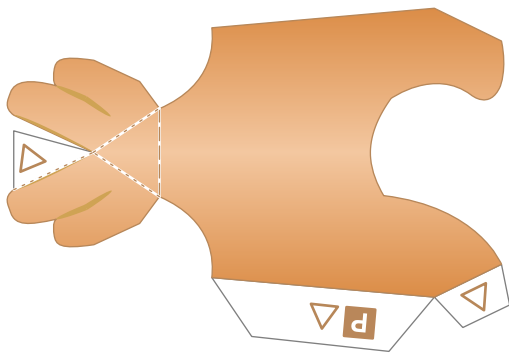

PAPER CRAFT

<http://bj.canon.co.jp/english/3D-papercraft/>

Chihuahua (smooth coat)

Height: 15 to 23 cm **Weight:** 1 to 3 kg
Origin: Central and North America (United States and Mexico)
Personality: Friendly, extremely curious, brave, loyal

B SNOUT

C EAR (Left)

D EAR (Right)

E NECK

M THIGH (Right)

O HIND LEG 1 (Right)

Q HIND LEG 2 (Right)

P HIND LEG 2 (Left)

N HIND LEG 1 (Left)

L THIGH (Left)

d COLLAR (Left)

b COAT (Left)