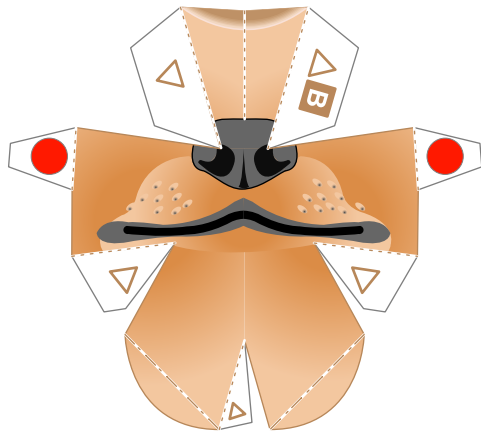

PAPER CRAFT

<http://bj.canon.co.jp/english/3D-papercraft/>

Chihuahua (smooth coat)

Height: 15 to 23 cm **Weight:** 1 to 3 kg
Origin: Central and North America (United States and Mexico)
Personality: Friendly, extremely curious, brave, loyal

The Chihuahua is thought to be a descendant of a breed of dog called the Techichi. The Techichi was the dominant breed in the 9th century in the area that is now Mexico. The Techichi was a pet of the Toltec people. The Techichi was not only a pet to the Toltecs and the Aztecs, but also was important for religious reasons. It was believed that if Techichi were cremated with the dead, the Techichi would take on the burden of the deceased person's sins and turn away the anger of the gods. Further, it was believed that the Techichi would protect the souls of the dead from evil spirits, and lead them to their final destination in the afterlife.

The Chihuahua of today is thought to be a cross between descendants of the Techichi and a hairless dog called the Chinese Crested Dog.

There are two types of coat found in Chihuahuas - the Long Coat variety has long hair, while the Smooth Coat variety has short hair. The hair of the Long Coat is sometimes curly.

B SNOUT

C EAR (Left)

D EAR (Right)

E NECK

M THIGH (Right)

O HIND LEG 1 (Right)

Q HIND LEG 2 (Right)

P HIND LEG 2 (Left)