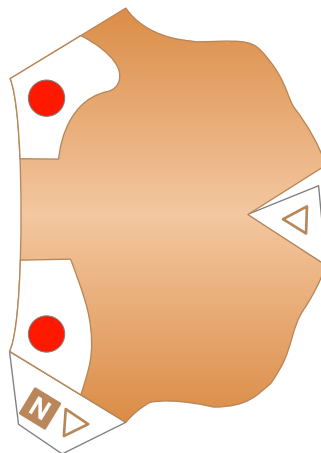

PAPER CRAFT

<http://bj.canon.co.jp/english/3D-papercraft/>

Chihuahua (smooth coat)

Height: 15 to 23 cm **Weight:** 1 to 3 kg
Origin: Central and North America (United States and Mexico)
Personality: Friendly, extremely curious, brave, loyal

The Chihuahua of today is thought to be a cross between descendants of the Techichi and a hairless dog called the Chinese Crested Dog.

There are two types of coat found in Chihuahuas - the Long Coat variety has long hair, while the Smooth Coat variety has short hair. The hair of the Long Coat is sometimes curly.

B SNOUT

C EAR (Left)

D EAR (Right)

E NECK

M THIGH (Right)

O HIND LEG 1 (Right)

Q HIND LEG 2 (Right)

P HIND LEG 2 (Left)

N HIND LEG 1 (Left)

L THIGH (Left)

d COLLAR (Left)

b COAT (Left)