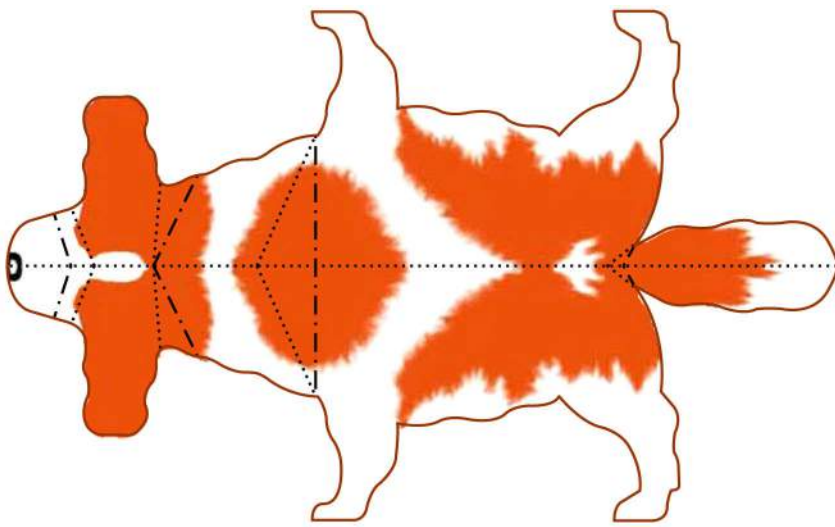

# PAPER CRAFT

<http://www.canon.com/c-park/en/>

## Cavalier King Charles Spaniel

Origin: Britain

Personality: Bright and intelligent  
Quiet and affectionate

Enlarged view of head

— Scissors line  
- - - - Mountain fold  
- - - - Valley fold