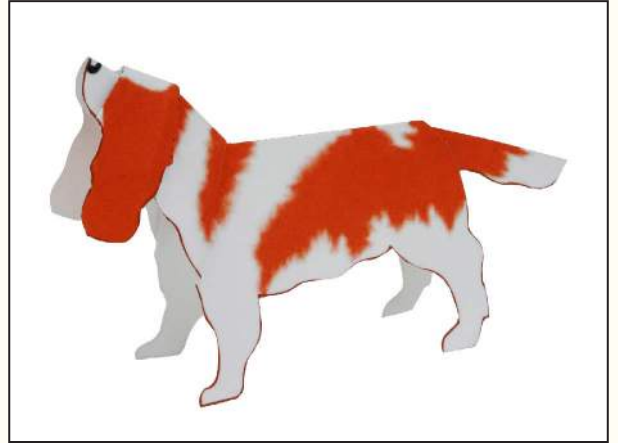

# PAPER CRAFT

<http://www.canon.com/c-park/en/>

## Cavalier King Charles Spaniel

Origin: Britain

Personality: Bright and intelligent  
Quiet and affectionate

Enlarged view of head

— Scissors line  
- - - - Mountain fold  
- - - - Valley fold