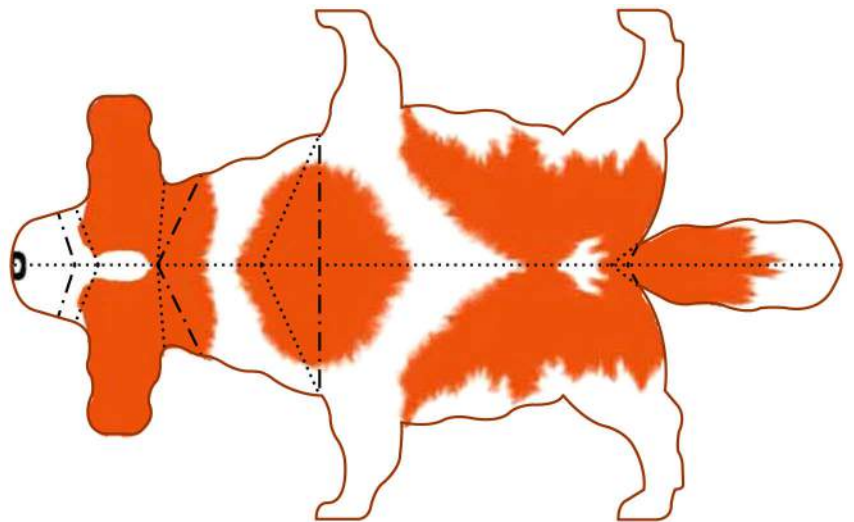

# PAPER CRAFT

<http://www.canon.com/c-park/en/>

## Cavalier King Charles Spaniel

Origin: Britain

Personality: Bright and intelligent  
Quiet and affectionate

Enlarged view of head

— Scissors line  
- - - - Mountain fold  
- - - - Valley fold