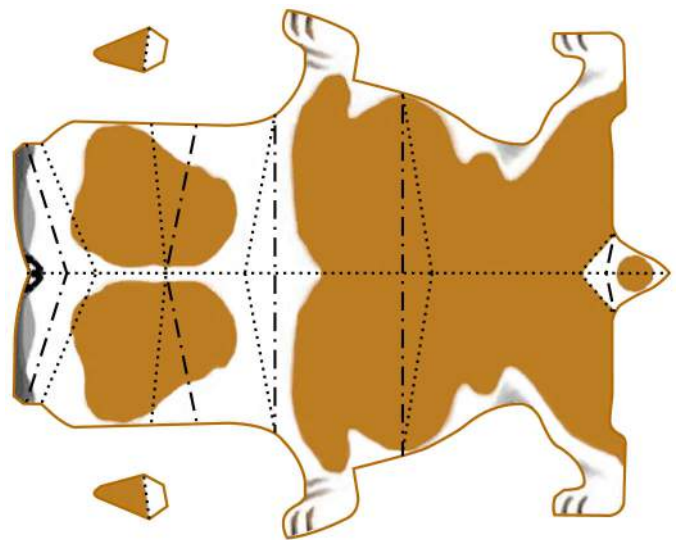

PAPER CRAFT

<http://www.canon.com/c-park/en/>

Bulldog

Origin: Britain

Personality: Dutiful and brave. Gentle and docile.
Calm and loyal, unperturbed small disturbances.

Enlarged view of head

《Assembly Instructions》

Apply glue to A, then stick on the ear.
(Stick on the other ear in the same way.)

- Scissors line
- Mountain fold
- - - Valley fold