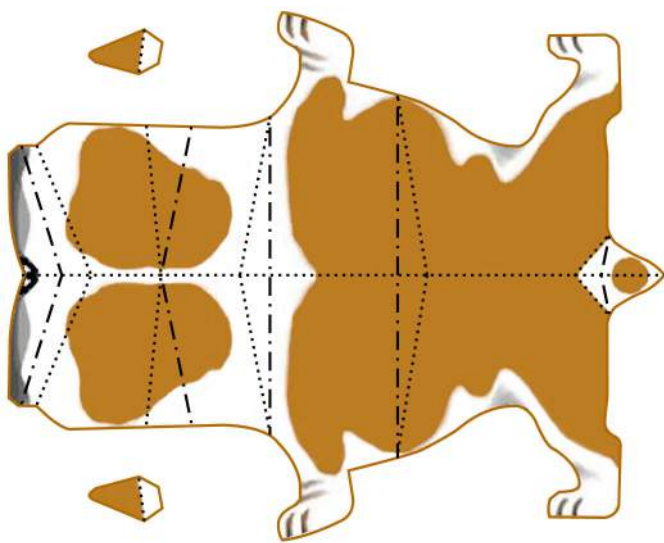

PAPER CRAFT

<http://www.canon.com/c-park/en/>

Bulldog

Origin: Britain

Personality: Dutiful and brave. Gentle and docile.
Calm and loyal, unperturbed small disturbances.

Enlarged view of head

《Assembly Instructions》

Apply glue to A, then stick on the ear.
(Stick on the other ear in the same way.)

- Scissors line
- Mountain fold
- - - Valley fold